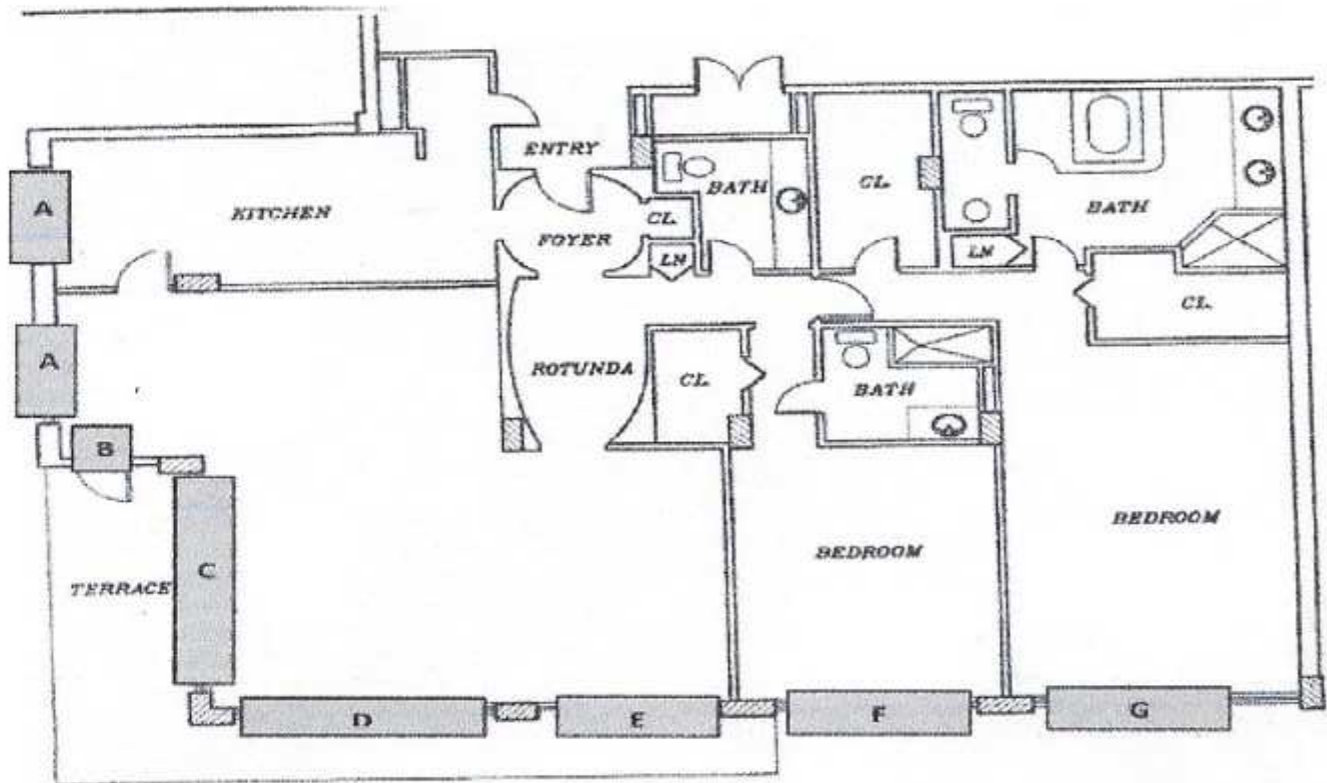

**Aquarius Condominium
Stacks 5 & 8
Apartments Type 'A'**

Opening Type (A): Two separate openings- Kitchen & Dining Areas: (74 x 65)

Two (2) [ES1100 SH Windows] with Grey Glass with one (1) Structural Mull bar & clips

Opening Type (B): [ES 3000 – French Door with Grey Glass / Hinged Right] (34 x 96) / *Remove Transom

Opening Type (C): One opening- Living Room (164 x 88) / Top: Three (3) [ES1600 Fixed 54 X 63] with Grey Glass
Bottom: Three (3) [ES1600 Fixed 54 X 25] with Grey Glass / (5) Structural Mull bar & clips

Opening Type (D): One opening- Living Room (144 x 88) Top: Three (3) [ES1600 Fixed 48 X 63] with Grey Glass
Bottom: Three (3) [ES1600 Fixed 48 X 25] with Grey Glass / (5) Structural Mull bar & clips

Opening Type (E): Living Room (96 x 88) / Top: Two (2) [ES1600 Fixed 48 X 63] with Grey Glass
Bottom: Two (3) [ES1600 Fixed 48 X 25] with Grey Glass / (3) Structural Mull bar & clips

Opening Type (F): Bedroom: (111 x 65) / Three (3) [ES1100 SH Windows] with Grey Glass with two (2) Structural Mull bar & clips

Opening Type (G): Master Bedroom: (144 x 65) / Three (3) [ES1100 SH Windows] with Grey Glass with two (2) Structural Mull bar & clips