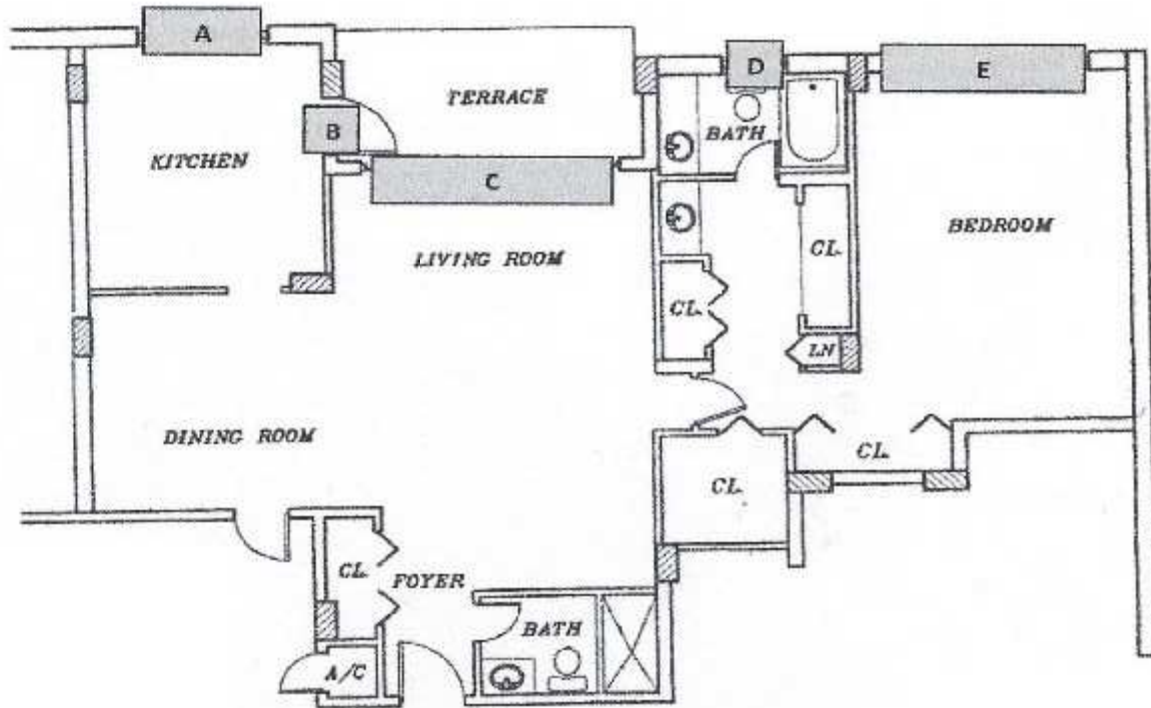

**Aquarius Condominium
Stacks 3
Apartments Type 'D'**

Opening Type (A): One opening- Kitchen Area: (74 x 65)

Two (2) [ES1100 SH Windows] with Grey Glass with one (1) Structural Mull bar & clips

Opening Type (B): [ES 3000 – French Door with Grey Glass/ Hinged Left] (34 x 96) / *Remove Transom

Opening Type (C): One opening - Living Room (144 x 96)

Sliding Glass Door with Grey Glass (OXO Configuration/ no screen)

Opening Type (D): One opening- Bathroom: (37 x 23)

One (1) [ES1100 SH Windows] with Grey Glass / obscure

Opening Type (E): One opening- Bedroom: (111 x 65)

Three (3) [ES1100 SH Windows] with Grey Glass with two (2) Structural Mull bar & clips