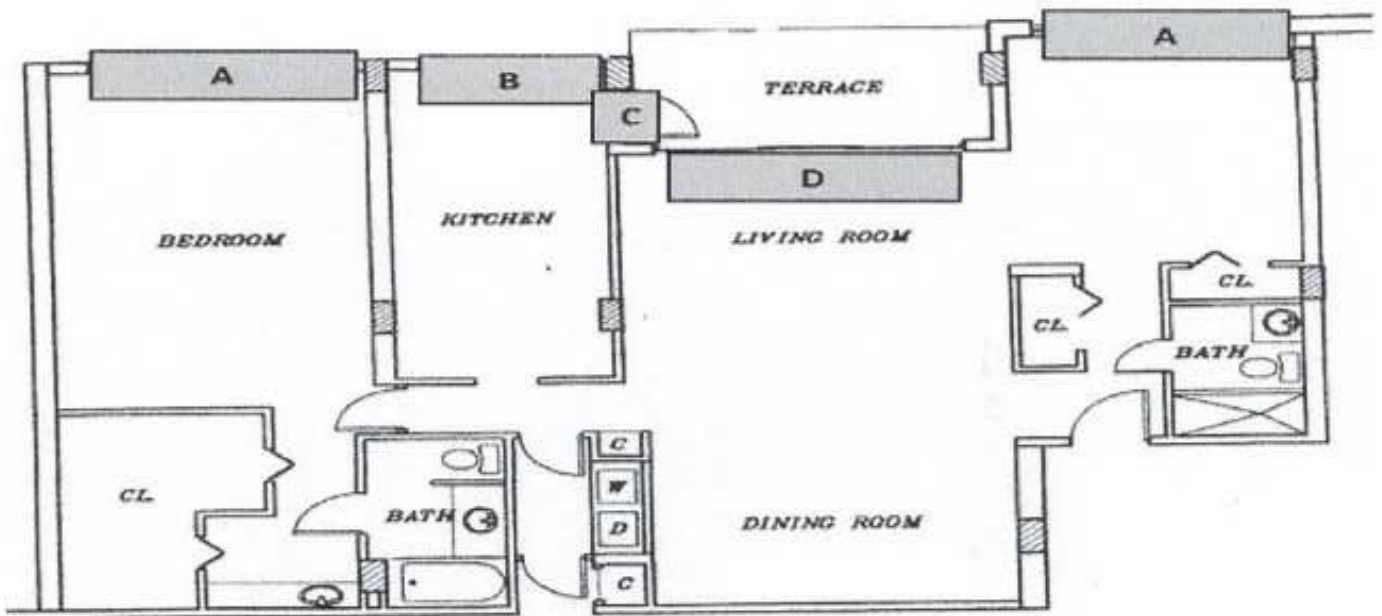

**Aquarius Condominium
Stacks 2, 6 & 7
Apartments Type C**

Opening Type (A): Two separate openings- Living Area & Bedroom: (108 x 65)
Three (3) [ES1100 SH Windows] with Grey Glass with two (2) Structural Mull bar & clips

Opening Type (B): One opening- Kitchen Area: (74 x 65)
Two (2) [ES1100 SH Windows] with Grey Glass with one (1) Structural Mull bar & clips

Opening Type (C): [ES 3000 – French Door with Grey Glass/ Hinged Left] (34 x 96) / *Remove Transom

Opening Type (D): One opening - Living Room (144 x 96)
Sliding Glass Door with Grey Glass (OXO Configuration/ no screen)